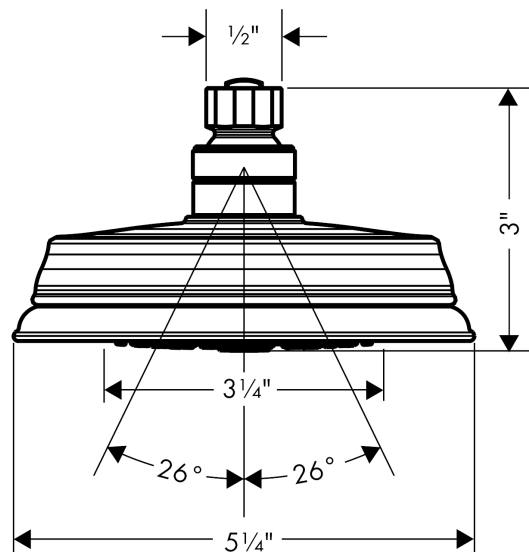

Croma 100

Croma C 100 3-Jet Showerhead, 2.5 GPM

Finishes : **chrome** Part no. : **04070000**

Description

Features

- 75 no-clog spray channels
- Spray modes: Full, Pulsating Massage, Intense Turbo
- Flow: 2.5 GPM

Item details

List Price \$ 93.00

Technology

Compliance

Product image

Scale drawing

Croma 100
Croma C 100 3-Jet Showerhead, 2.5 GPM
Finishes : **chrome** Part no. : **04070000**

Exploded drawing

Year of production: >01/08

Croma 100**Croma C 100 3-Jet Showerhead, 2.5 GPM**Finishes : **chrome** Part no. : **04070000****Spare parts list**

Year of production: >01/08

Pos.	Description	Part no.	Price	PU
1	filter packing	96477000	-	1